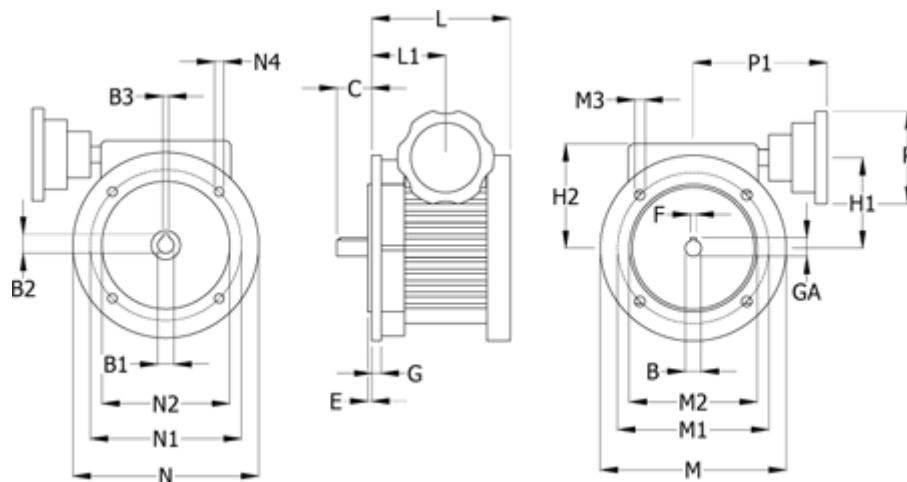

Data Sheet

Article number: 42070152

Description: Variator V 1 F-P90 D24

Measures

B = 24	GA = 27.0	M3 = 11.5
B1 = 24	H1 = 97.0	N = 200
B2 = 26.3	H2 = 119	N1 = 165
B3 = 8	L = 137.0	N2 = 130
C = 50	L1 = 78.0	N4 = M10x20
E = 3.5	M = 200	P = 83
F = 8	M1 = 165	P1 = 133.0
G = 10	M2 = 130	